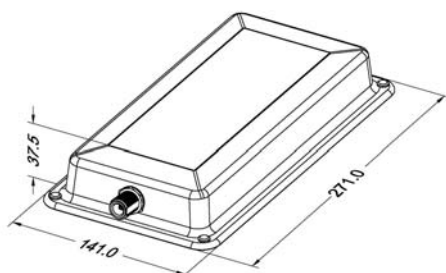

Wireless RX Box

Wireless TX Camera (Outdoor)

Wireless Transmitter Camera (Outdoor)

MODEL TYPE		Mid-Res.	Hi-Res.
Scanning System	NTSC	525 lines 2:1 interlace	
	PAL	625 lines 2:1 interlace	
Scanning Frequency	NTSC	15,734Hz(H) , 59.4Hz(V)	
	PAL	15,625Hz(H) , 50Hz(V)	
Effective Pixel	NTSC	512(H) x 492(V)	768(H) x 492(V)
	PAL	500(H) x 582(V)	752(H) x 582(V)
Electronic Shutter	NTSC	1/60-1/100,000sec.	
	PAL	1/50-1/100,000sec.	
Image Device	1/3" SONY CCD		
Horizontal Resolution	420 TV lines		540 TV lines
Sensitivity	0.2Lux		0.5Lux
Signal to Noise	More than 48dB		
Gain Control	AGC 0-18dB or 0-26Db, ON /OFF		
White Balance	Auto 3200~10000°K		
Protection Class	IP 66		
BLC	ON or OFF Switch Control		
Gamma Correction	0.45		
AES	ON (Electronic Shutter) , OFF (DC drive auto iris)		
Flicker less	ON/OFF, ON:NTSC AES 1/100, PAL:AES 1/120		
SYNC System	Internal		
Lens	DC drive auto iris lens / C, CS Mount		
IR LED	22 units 850nm infrared LED 400mA / 4.8W		
Power Requirement (+/-10%)	DC12V		
Power Consumption (+/-10%)	300mA / 3.6W		
Construction	Aluminum with sun-shield weatherproof		
Operation Temp.	Working: -10~+55°C, Storage: -30~+60°C, Humidity:0~85%RH		
Dimension(mm)	390(L) x 142(H) x 115(W)		
Weight(N.W)	Approx. 1.96kg		